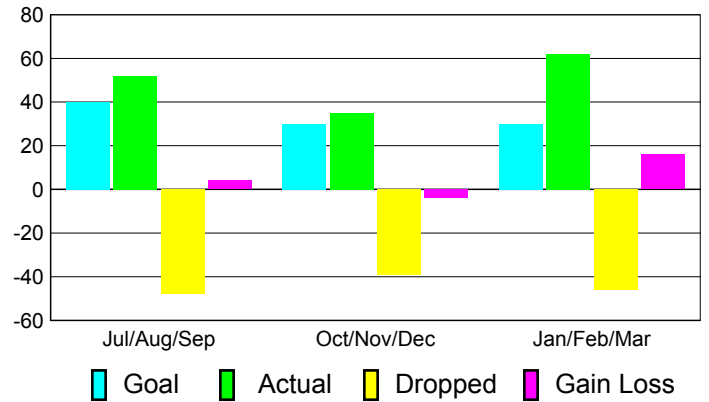

### YTD Status Quo Clubs 2010-2011

Status Quo Clubs Compared to Status Quo Members

## MEMBERSHIP

**Membership Results  
2010-2011**

**Membership  
2009-2010**

Month	Net Memb Goal	Actual New Memb	Actual Dropped Memb	Gain/Loss of Memb	Gain/Loss of Memb
Jul/Aug/Sep	40	52	-48	4	14
Oct/Nov/Dec	30	35	-39	-4	4
Jan/Feb/Mar	30	62	-46	16	48
<b>Totals</b>	<b>100</b>	<b>149</b>	<b>-133</b>	<b>16</b>	<b>66</b>

### Membership Results 2010-2011

Goal, New, Dropped, Gain/Loss

### Comparison of Membership Gain/Loss

Current Year Compared to the Previous Year