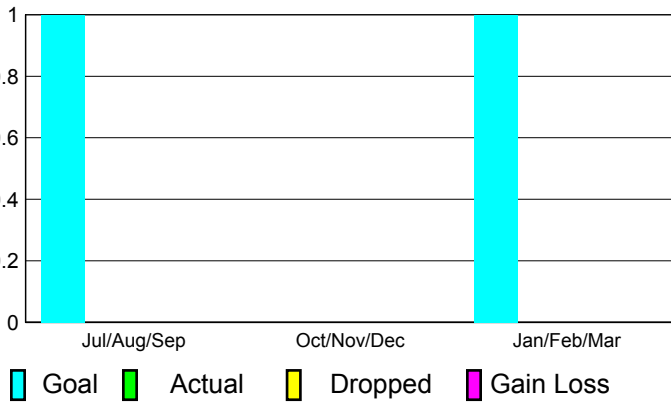

## CLUBS

**Club Results  
2010-2011**

**Clubs  
2009-2010**

Month	New Club Goal	Actual New Clubs	Actual Dropped Clubs	Gain/Loss of Clubs	Gain/Loss of Clubs
Jul/Aug/Sep	1	0	0	0	0
Oct/Nov/Dec	0	0	0	0	0
Jan/Feb/Mar	1	0	0	0	0
<b>Totals</b>	<b>2</b>	<b>0</b>	<b>0</b>	<b>0</b>	<b>0</b>

### Club Results 2010-2011

Goal, New, Dropped, Gain/Loss