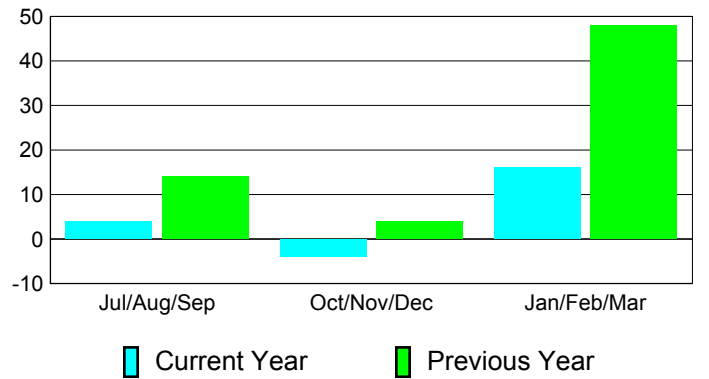

Gender Comparison 2010-2011

Jul/Aug/Sep

Oct/Nov/Dec

Jan/Feb/Mar

Male

Female